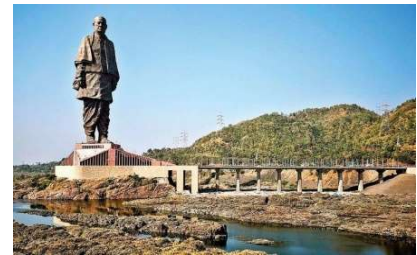

Day 02

Statue of Unity

Post breakfast, proceed to visit Statue of Unity. Visit Museum, Viewing Gallery, Valley of Flower, Sardar Sarovar Dam Laser Light show. Overnight stay at hotel